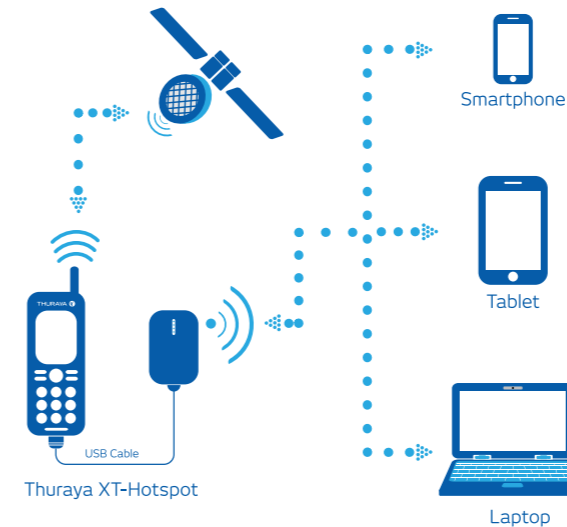

Thuraya XT-Hotspot

Thuraya XT-Hotspot gives you the world's fastest Wi-Fi via satellite phones. It offers a plug-and-play solution, enabling easy and economical Internet access over Thuraya's mobile satellite network with fast data speeds of up to 60 kbps. The XT-Hotspot uses the GmPRS or Circuit-switched data connection of your Thuraya handset for quick and secure Internet connectivity in the remotest of locations.

Available for: *Thuraya XT-PRO DUAL, Thuraya XT-PRO, Thuraya XT*